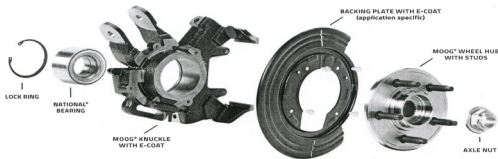

**1234yf CHARGING KIT**

FJC Part# 703 Kit Includes; 8 oz. R-1234yf Refrigerant R1234yf Can Tap Valve Low-Side Automotive A/C Quick Coupler R-1234YF R1234yf

**\$54.67**

**National**  
Wheel End Components™

**COMPLETE KNUCKLE ASSEMBLY**

Easy to Install

— Saves up to 1.5 hours in time.

Pre-assembled unit includes the following premium components

**WHEEL END SEALS - Gold 28 Series**

National® is known for creating the industry's best-kept secret, the Gold 38 Series, made in the United States with an exclusive PTFE compound that withstands extreme temperatures. The Gold 38 Series also includes a unique exclusion design to keep contaminants at bay. Choose National wheel end seals,